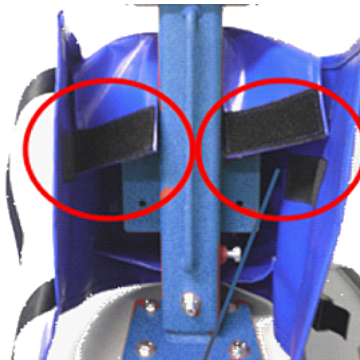

### Installing the cover

1. Scanner window must be protected from high pressure water, grease and dirt when cleaning the machine with high pressure equipment.

2. Fit sock over scanner assembly from the front and fold down the tabs with the Velcro strips. Connect the Velcro strips on the rear flaps with those on the tabs.

3. Ensure it is secure by fixing the straps together.

Referencia: SBCM0511074

RCT  
Head Office  
Unit 1-5/511 Abernethy Rd  
Kewdale WA 6105, Australia  
sales@rct-global.com

Australia +61 8 9353 6577  
Africa +27 83 292 4246  
Canada +1 705 590 4001  
Central Asia +7 910 411 1174  
USA +1 801 938 9214  
South America +56 3 5229 9409

If all grease/oil is not removed, the scanner will not run optimally and "scanner blinded" messages will occur frequently.

Piezas

▼ APN: 10041

PROTECTIVE SCANNER COVER

Referencia: SBCM0511074

RCT  
Head Office  
Unit 1-5/511 Abernethy Rd  
Kewdale WA 6105, Australia  
sales@rct-global.com