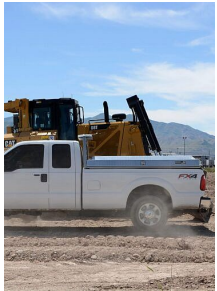

Clear vision of the surrounding area

5" Light Vehicle Rear View Camera Kit

The AusProTec™ Maxi Vision® 5" Light Vehicle Camera Kit is robust in design and suited to light-duty applications.

Housed in an aluminium casing, the monitor and camera are designed to withstand harsh environments.

This multi voltage unit comes complete with a robust light duty fan mount, manual dim function and one colour camera with the option to upgrade to up to three cameras if required.

Widen your view towards safety today!

Caractéristiques

- Full screen picture display
- Complete with light duty fan mount, sun visor and all cabling
- 3 standby wire function
- Manual dimmer function inbuilt (day/night function)
- Internal mirror image settings
- Easy to navigate menus via on screen display (OSD)
- Camera with inbuilt waterproof microphone