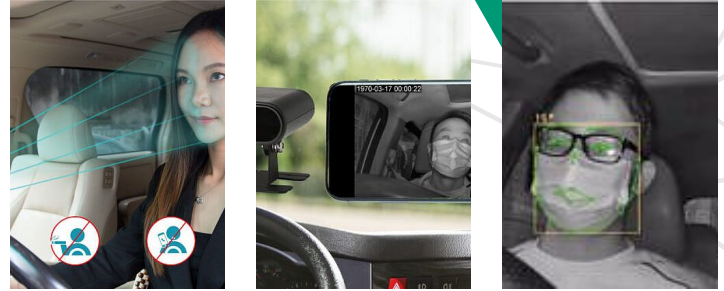

## DRIVER MONITOR SYSTEM

Many incidents involving mobile equipment are primarily caused by driver fatigue, distractions, and drowsy driving.

The AusProTec™ Driver Monitoring System has been specifically designed to alert operators on three levels – Fatigue, Distraction and Abnormal driving behaviour.

This small, dash-mounted camera, which is available in WiFi and 4G models, is simple to set up, capable of recording incidents internally 20 seconds before and after the event, and viewable through our user-friendly application.

### Features:

- Detect and alarm drivers for unsafe behaviours including fatigue, distraction, mobile phone usage, smoking and absent driving.
- Driver Identification - up to 400 drivers
- Built-in WI-Fi and GPS
- Audible and visual alarm
- Supports up to 128G Micro SD card recording up to 120 hours in total