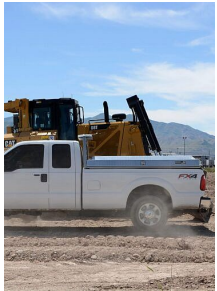

Clear vision of the surrounding area

5" Light Vehicle Rear View Camera Kit

The AusProTec™ Maxi Vision® 5" Light Vehicle Camera Kit is robust in design and suited to light-duty applications.

Housed in an aluminium casing, the monitor and camera are designed to withstand harsh environments.

This multi voltage unit comes complete with a robust light duty fan mount, manual dim function and one colour camera with the option to upgrade to up to three cameras if required.

Widen your view towards safety today!

Features

- Full screen picture display
- Complete with light duty fan mount, sun visor and all cabling
- 3 standby wire function
- Manual dimmer function inbuilt (day/night function)
- Internal mirror image settings
- Easy to navigate menus via on screen display (OSD)
- Camera with inbuilt waterproof microphone