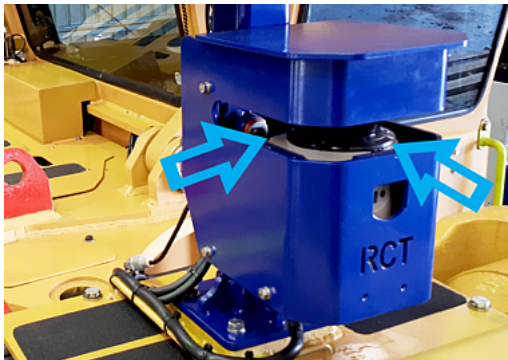

Installing the cover

1. Scanner window must be protected from high pressure water, grease and dirt when cleaning the machine with high pressure equipment.

2. Fit sock over scanner assembly from the front and fold down the tabs with the Velcro strips. Connect the Velcro strips on the rear flaps with those on the tabs.