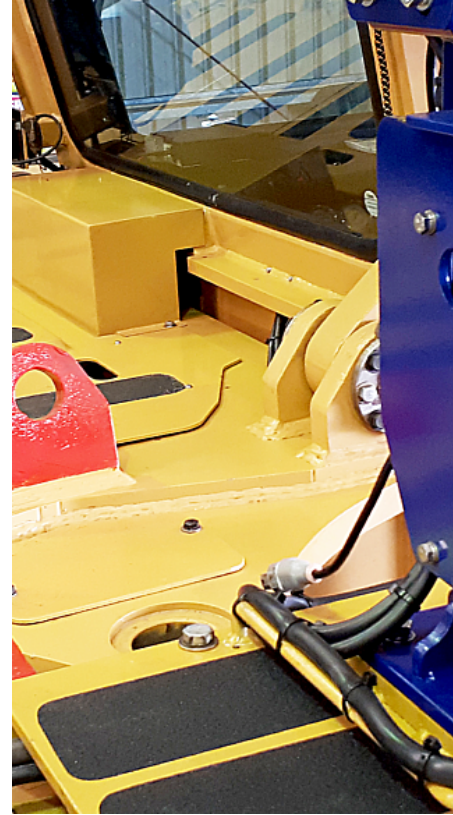

Installing the cover

1. Scanner window must be protected from high pressure water, grease and dirt when cleaning the machine with high pressure equipment.

2. Fit sock over scanner assembly from the front and fold down the tabs with the Velcro strips. Connect the Velcro strips on the rear flaps with those on the tabs.