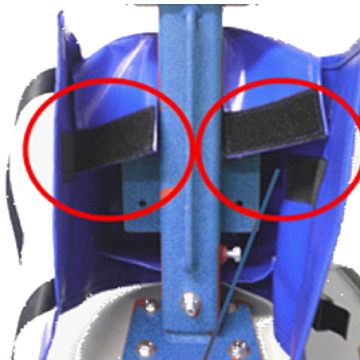

Installing the cover

1. Scanner window must be protected from high pressure water, grease and dirt when cleaning the machine with high pressure equipment.

2. Fit sock over scanner assembly from the front and fold down the tabs with the Velcro strips. Connect the Velcro strips on the rear flaps with those on the tabs.

3. Ensure it is secure by fixing the straps together.

Reference: SBCM0511074

RCT
Head Office
Unit 1-5/511 Abernethy Rd
Kewdale WA 6105, Australia
sales@rct-global.com

Australia +61 8 9353 6577
Africa +27 83 292 4246
Canada +1 705 590 4001
Central Asia +7 910 411 1174
USA +1 801 938 9214
South America +56 3 5229 9409

If all grease/oil is not removed, the scanner will not run optimally and "scanner blinded" messages will occur frequently.

Parts

▼ APN: 10041

PROTECTIVE SCANNER COVER

Reference: SBCM0511074

RCT
Head Office
Unit 1-5/511 Abernethy Rd
Kewdale WA 6105, Australia
sales@rct-global.com