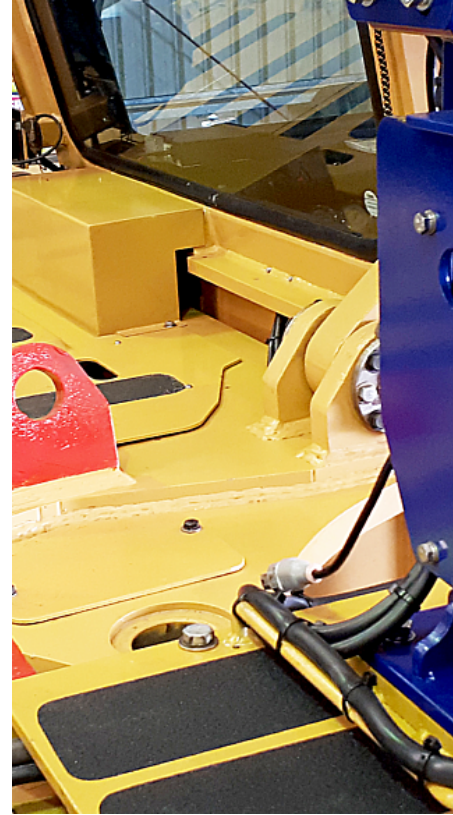

### Installing the cover

1. Scanner window must be protected from high pressure water, grease and dirt when cleaning the machine with high pressure equipment.

2. Fit sock over scanner assembly from the front and fold down the tabs with the Velcro strips. Connect the Velcro strips on the rear flaps with those on the tabs.