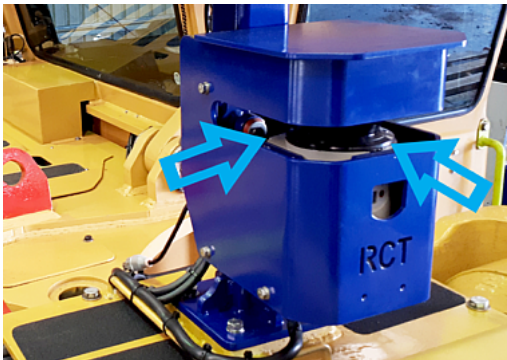

### Installing the cover

1. Scanner window must be protected from high pressure water, grease and dirt when cleaning the machine with high pressure equipment.

2. Fit sock over scanner assembly from the front and fold down the tabs with the Velcro strips. Connect the Velcro strips on the rear flaps with those on the tabs.