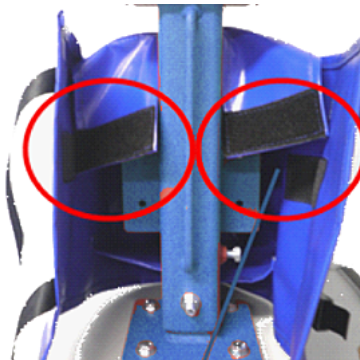

### Installing the cover

1. Scanner window must be protected from high pressure water, grease and dirt when cleaning the machine with high pressure equipment.

2. Fit sock over scanner assembly from the front and fold down the tabs with the Velcro strips. Connect the Velcro strips on the rear flaps with those on the tabs.

3. Ensure it is secure by fixing the straps together.

Reference: SBCM0511074

RCT  
Head Office  
Unit 1-5/511 Abernethy Rd  
Kewdale WA 6105, Australia  
sales@rct-global.com

Australia +61 8 9353 6577  
Africa +27 83 292 4246  
Canada +1 705 590 4001  
Central Asia +7 910 411 1174  
USA +1 801 938 9214  
South America +56 3 5229 9409